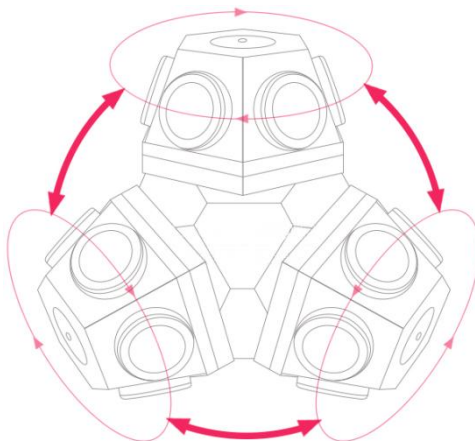

3 Heads Moving Head LED RGB Laser Light
Endless Rotating
Voltage: AC-100-240V 50-60Hz
Laser: RGB
LED: 18*10W RGBW 4IN1 LED
Control Mode: Auto,Sound-Control,Master/Slave,DMX512
Size: 350*350*300mm
Weight: 6.5kg

3 Heads Laser Light, Item No.: **L-106**