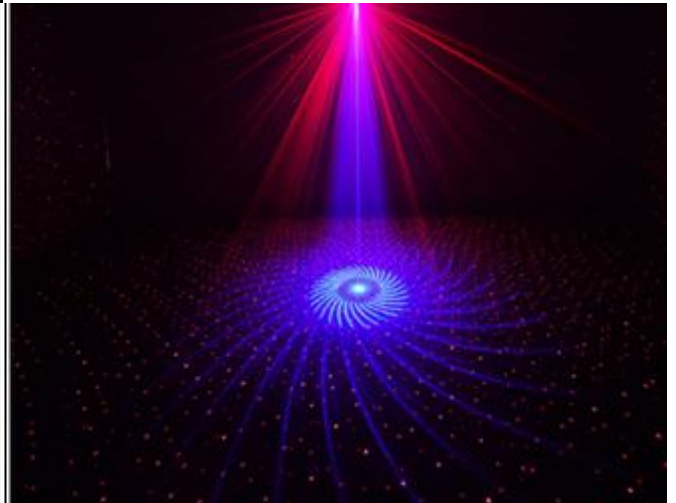

Play mode: Auto, Sound, DMX512, Master/Slave, ILDA

Scanner: 25-35KPS high-speed optical scanner, big angle scanning

Effect: RGB full color beam show and graphics show patterns

So **MINI** !!!
Material: High-grade Aviation Aluminium + Environmental ABS
Laser: 650nm **Red** Laser
532nm **Green** Laser
450nm **Blue** Laser
Battery Capacity: 5000mA
Charging Time: About 6 hours
Working Time: About 5 hours/RGB Laser
About 6 hours/RG Laser
Control Mode: Auto, Sound-Control, Manual Control
Size: 63*80*75mm
Weight: 336g

Mini Laser Light, Item No.: **L-101**

LED RGBW+Magic Ball +Strobe (White+UV) +Laser Star
Voltage: AC-100V-240V 50-60Hz(50W)
Laser: RG Laser Star
LED: RGBW
Strobe: White+UV
Control Mode: Auto,Sound-Control,Strobe
Size: 220*190*85mm
Weight: 0.85kg